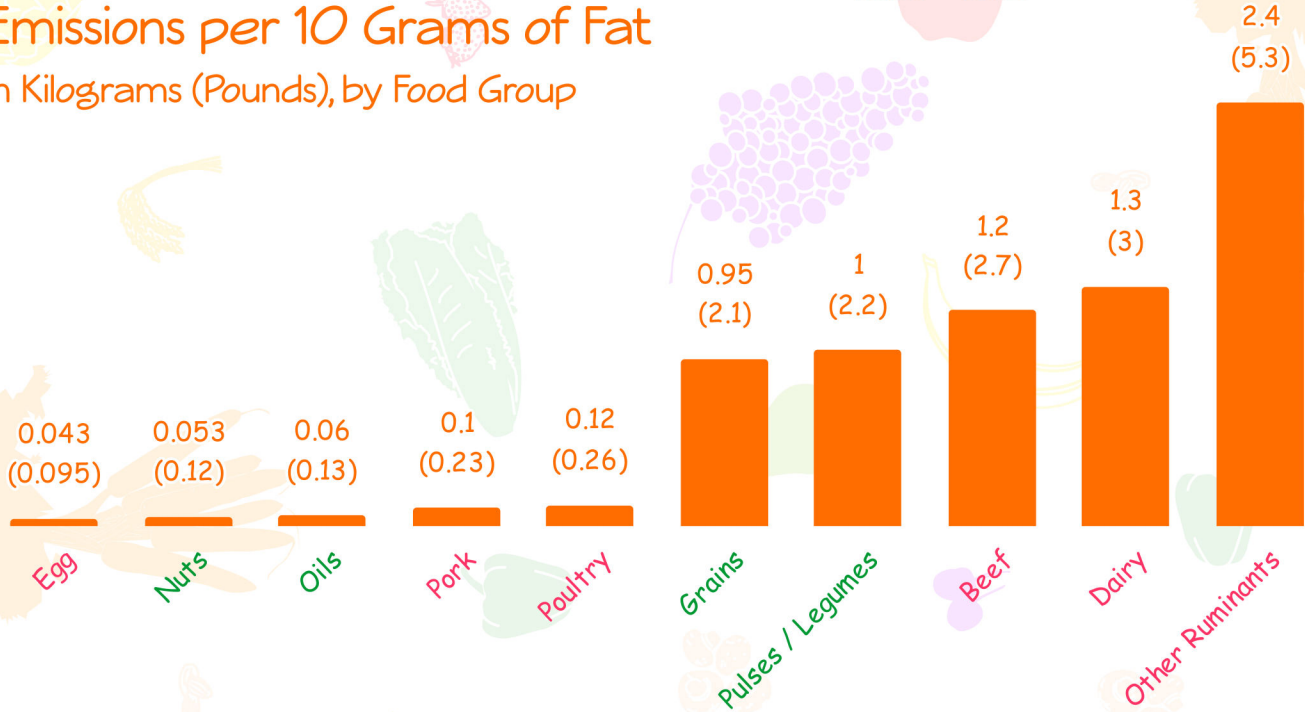

Water Use per 10 Grams of Fat in Liters (Gallons), by Food Group

Greenhouse Gas (CO₂eq) Emissions per 10 Grams of Fat in Kilograms (Pounds), by Food Group

Land Use per 10 Grams of Fat in Sq Kilometers (Sq Feet), by Food Group